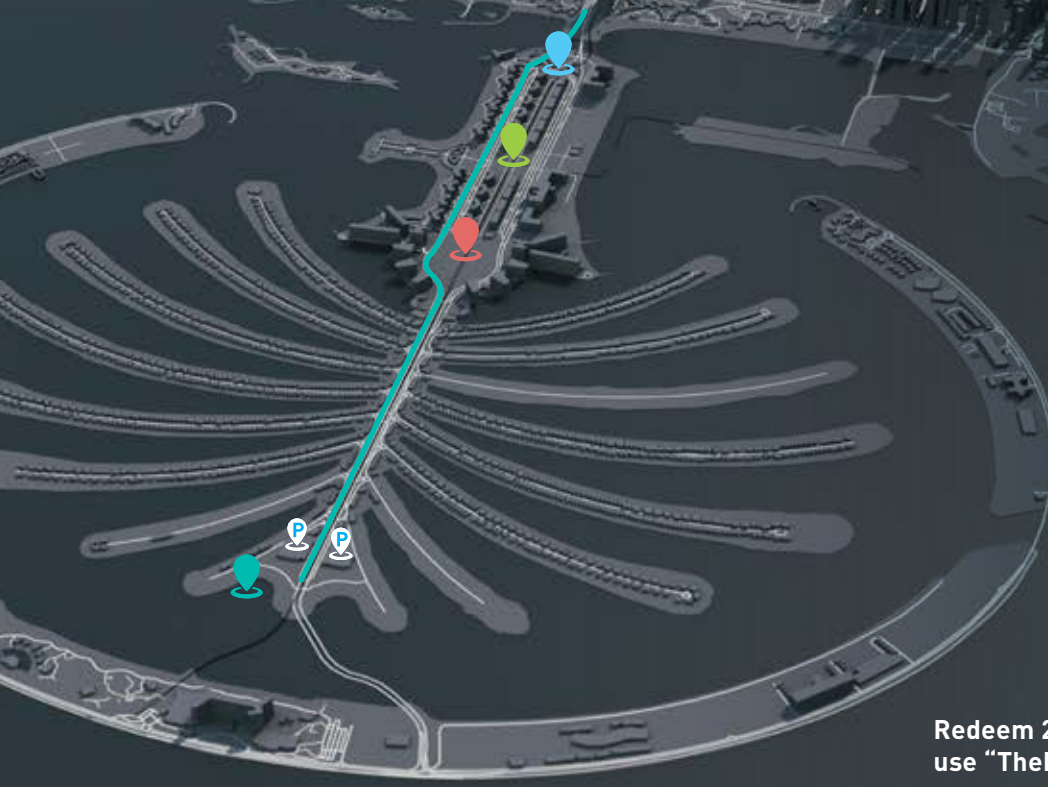

SEE YOU AT THE
ROBBIE WILLIAMS

CONCERT

FRIDAY | 24TH JAN | DOORS OPEN AT 4PM

MONORAIL STATION

- Free parking
- Free shuttle bus - 4pm onwards

AL ITTHIAD PARK

- Free parking
- Free shuttle bus - 4pm onwards

NAKHEEL MALL

- Free parking
- Free shuttle bus (as per below schedule)

PALM JUMEIRAH RESIDENTS

- Free shuttle bus (as per below schedule)

FLOATING CONCERT STAGE

East side

LIMITED PARKING

Redeem 20% off your careem ride, use "ThePointe" code and avail discount

COMPLIMENTARY SHUTTLE SERVICE

THE PALM ROUTE - 1

PALM RESIDENCES	TRIP1	TRIP2	TRIP3	TRIP4	TRIP5	TRIP6	TRIP7	TRIP8
MARINA RESIDENCE 3	2:00 PM	3:00 PM	4:00 PM	6:00 PM	7:00 PM	8:00 PM	9:00 PM	11:00 PM
OCEANA RESIDENCES	2:05 PM	3:05 PM	4:05 PM	6:05 PM	7:05 PM	8:05 PM	9:05 PM	11:05 PM
GOLDEN MILE 03	2:15 PM	3:10 PM	4:10 PM	6:10 PM	7:10 PM	8:10 PM	9:10 PM	11:10 PM
GOLDEN MILE 08	2:20 PM	3:15 PM	4:15 PM	6:15 PM	7:15 PM	8:15 PM	9:15 PM	11:15 PM
NAKHEEL MALL	2:25 PM	3:20 PM	4:20 PM	6:20 PM	7:20 PM	8:20 PM	9:20 PM	11:20 PM
SHORELINE RESIDENCES 2	2:30 PM	3:25 PM	4:25 PM	6:25 PM	7:25 PM	8:25 PM	9:25 PM	11:25 PM
PALMA RESIDENCES	2:35 PM	3:30 PM	4:30 PM	6:30 PM	7:30 PM	8:30 PM	9:30 PM	11:30 PM
BUS - 1	ARRIVAL AT THE POINTE							
	TRIP1	TRIP2	TRIP3	TRIP4	TRIP5	TRIP6	TRIP7	TRIP8
	2:45 PM	3:45 PM	4:45 PM	6:45 PM	7:45 PM	8:45 PM	9:45 PM	11:45 PM
	DEPARTURE FROM THE POINTE							
	TRIP1	TRIP2	TRIP3	TRIP4	TRIP5	TRIP6	TRIP7	TRIP8
	2:50 PM	3:50 PM	5:50 PM	6:50 PM	7:50 PM	8:50 PM	10:50 PM	12:00 AM

THE PALM ROUTE - 2

PALM RESIDENCES	TRIP1	TRIP2	TRIP3	TRIP4	TRIP5	TRIP6	TRIP7	TRIP8
SHORELINE RESIDENCES 8	2:00 PM	3:00 PM	4:00 PM	6:00 PM	7:00 PM	8:00 PM	9:00 PM	11:00 PM
CLUB VISTA MARE	2:05 PM	3:05 PM	4:05 PM	6:05 PM	7:05 PM	8:05 PM	9:05 PM	11:05 PM
TIARA RESIDENCE	2:10 PM	3:10 PM	4:10 PM	6:10 PM	7:10 PM	8:10 PM	9:10 PM	11:10 PM
MARINA RESIDENCE 5	2:15 PM	3:15 PM	4:15 PM	6:15 PM	7:15 PM	8:15 PM	9:15 PM	11:15 PM
PALM VIEWS EAST	2:20 PM	3:20 PM	4:20 PM	6:20 PM	7:20 PM	8:20 PM	9:20 PM	11:20 PM
BUS - 1	ARRIVAL AT THE POINTE							
	TRIP1	TRIP2	TRIP3	TRIP4	TRIP5	TRIP6	TRIP7	TRIP8
	2:30 PM	3:30 PM	4:30 PM	6:30 PM	7:30 PM	8:30 PM	9:30 PM	11:30 PM
	DEPARTURE FROM THE POINTE							
	TRIP1	TRIP2	TRIP3	TRIP4	TRIP5	TRIP6	TRIP7	TRIP8
	2:45 PM	3:45 PM	5:45 PM	6:45 PM	7:45 PM	8:45 PM	10:45 PM	12:00 AM

SUPERVISOR CONTACT:
054 321 9913